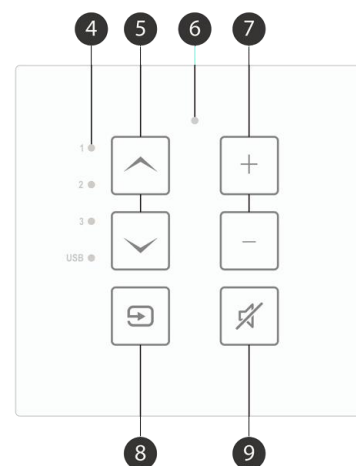

MAG505S

Wall-Mounted Control Panel

Description

MAG505S wall-mounted touch control panel, which is simple to use and covered with white or black color glass. The wall controller allows volume adjustment, music selection, audio mute and local audio pushing to the public address system. Local audio input can be connected directly to the wall controller by using additional connector. The matrix mixer can support 5 wall-mounted control panels, with one unit for one zone.

Features

- Wall-mounted Touch Control Panel.
- Covered with white or black color glass.
- Adjust volume, select music, mute audio and push local audio to the public address system.
- One matrix mixer can support 5 units of wall controllers.

Specifications

Model	MAG505S
Power Supply	24VDC
MAX. Connection Length	500m
Connection	RJ45
Mounting Depth	38mm
Dimensions	86mm×86mm×38mm
Weight	128g

Front / Rear Panel

Rear panel

Front panel

- 1. DC 24V output | 2. Local audio input | 3. RJ45 connector | 4. Audio channel indication | 5. Audio channel selector
- 6. System busy indicator | 7. Volume | 8. Local input selector | 9. Mute