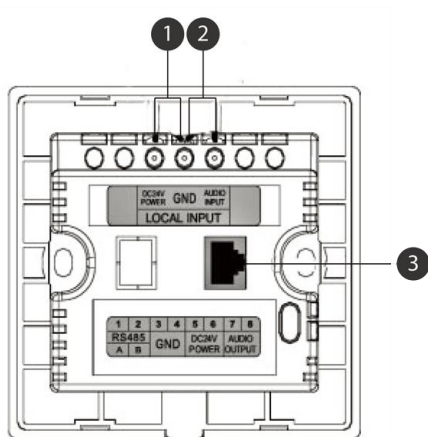

MAG505S

Wall-Mounted Control Panel

Description

MAG505S wall-mounted touch control panel, which is simple to use and covered with white or black color glass. The wall controller allows volume adjustment, music selection, audio mute and local audio pushing to the public address system. Local audio input can be connected directly to the wall controller by using additional connector. The matrix mixer can support 5 wall-mounted control panels, with one unit for one zone.

Features

- Wall-mounted Touch Control Panel.
- Covered with white or black color glass.
- Adjust volume, select music, mute audio and push local audio to the public address system.
- One matrix mixer can support 5 units of wall controllers.

Specifications

Model	MAG505S
Power Supply	24VDC
MAX. Connection Length	500m
Connection	RJ45
Mounting Depth	38mm
Dimensions	86mm×86mm×38mm
Weight	128g

Front / Rear Panel

Rear panel

Front panel

- 1. DC 24V output | 2. Local audio input | 3. RJ45 connector | 4. Audio channel indication | 5. Audio channel selector
- 6. System busy indicator | 7. Volume | 8. Local input selector | 9. Mute