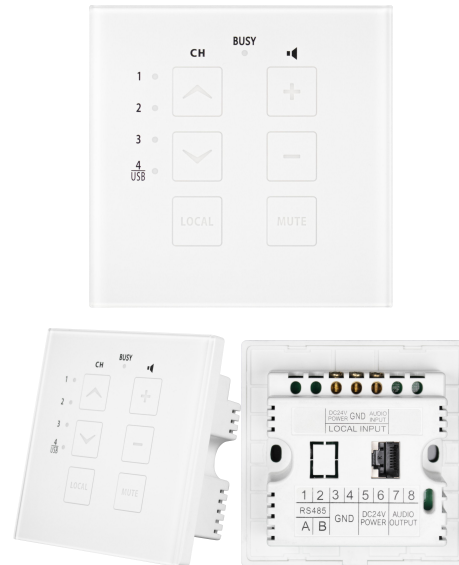

MAG505S

Wall-Mounted Control Panel

Description

MAG505S wall-mounted touch control panel, which is simple to use and covered with white or black color glass. The wall controller allows volume adjustment, music selection, audio mute and local audio pushing to the public address system. Local audio input can be connected directly to the wall controller by using additional connector. The matrix mixer can support 5 wall-mounted control panels, with one unit for one zone.

Features

- Wall-mounted Touch Control Panel.
- Covered with white or black color glass.
- Adjust volume, select music, mute audio and push local audio to the public address system.
- One matrix mixer can support 5 units of wall controllers.

Specifications

Model	MAG505S
Power Supply	24VDC
MAX. Connection Length	500m
Connection	RJ45
Mounting Depth	38mm
Dimensions	86mm×86mm×38mm
Weight	128g

Front / Rear Panel

Rear panel

Front panel

- 1. DC 24V output | 2. Local audio input | 3. RJ45 connector | 4. Audio channel indication | 5. Audio channel selector
- 6. System busy indicator | 7. Volume | 8. Local input selector | 9. Mute