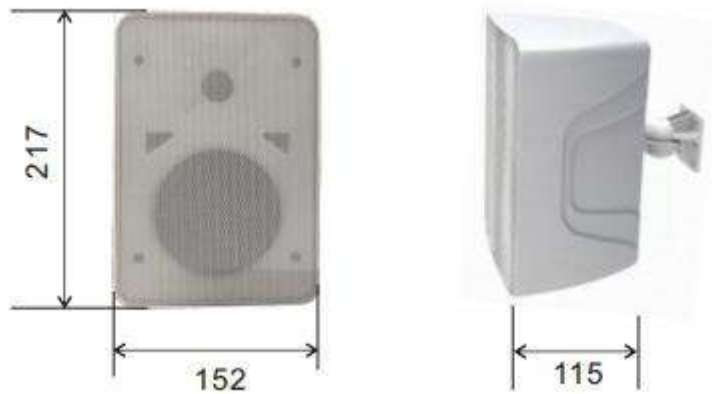

Model	DSP420L	DSP420T	DSP420S
Rated Power	20W		
Driver Units	4" × 1, 1" × 1		
Power Taps	-	-	20W/10W/5W/2.5W/8Ω
Sensitivity	89dB ± 2dB		
Frequency Response (-10dB)	90-20KHz		
Coverage Angle (1kHz/-6dB)	130°		
Input	8Ω	100V	500Ω/1kΩ/2kΩ/4kΩ/8Ω
Dimension (W*H*D)	152 × 217 × 119mm		
Weight	2.02kg	2.32kg	
Color	Black/White		

Product Information